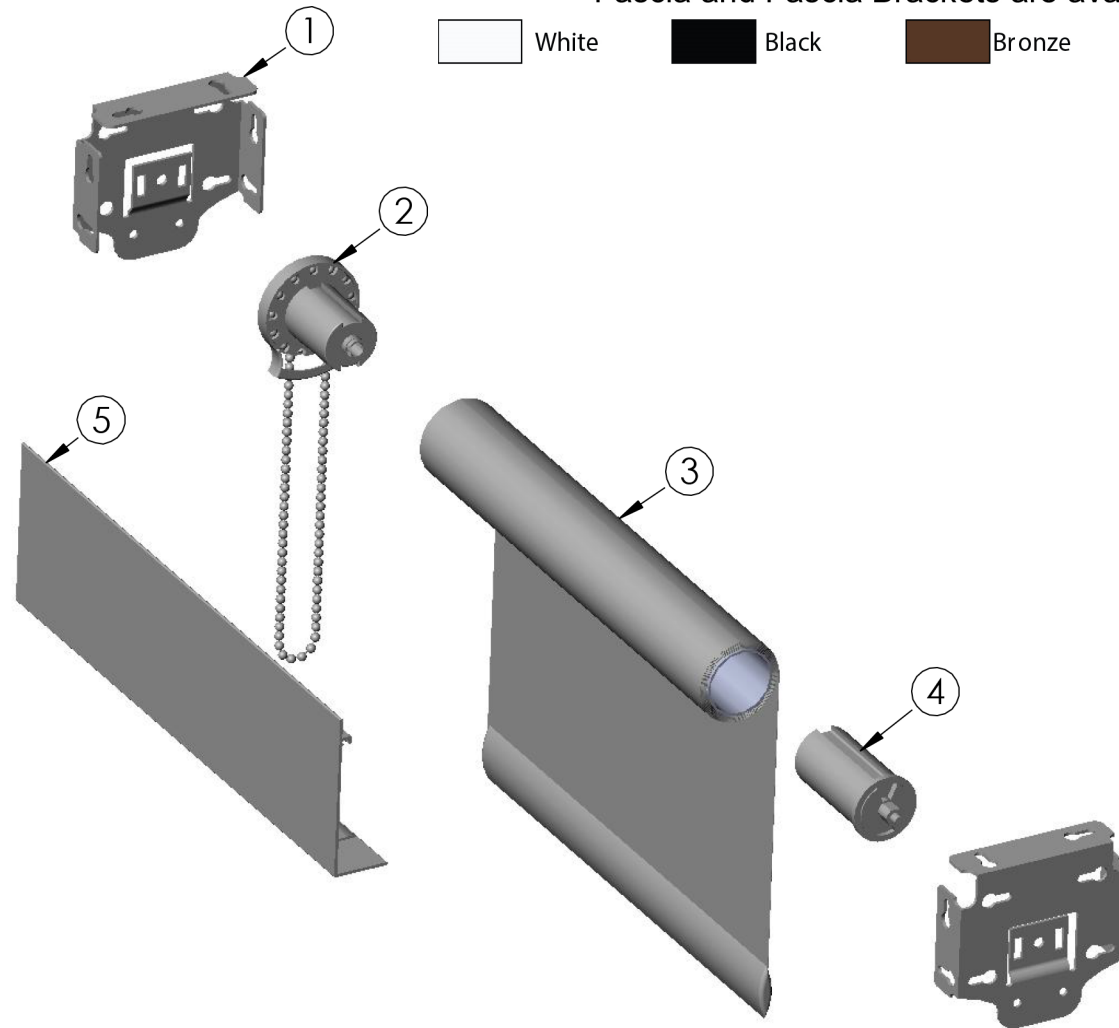

Fascia and Fascia Brackets are available in Five Colors

White
 Black
 Bronze
 Vanilla
 Anodized

- 1. SD Fascia bracket 4"
- 2. SD10 Clutch
- 3. Tube 1.25" & fabric
- 4. SD Pin end 1.25"
- 5. SD Fascia 4"

Manual SD - 10 (1.25) with Fascia

PROJECT:

VIEW:
Exploded

DATE:
2/12/2015

SCALE:
NTS

DWG NO.
SD-10-125-F4-XX-VE-MU