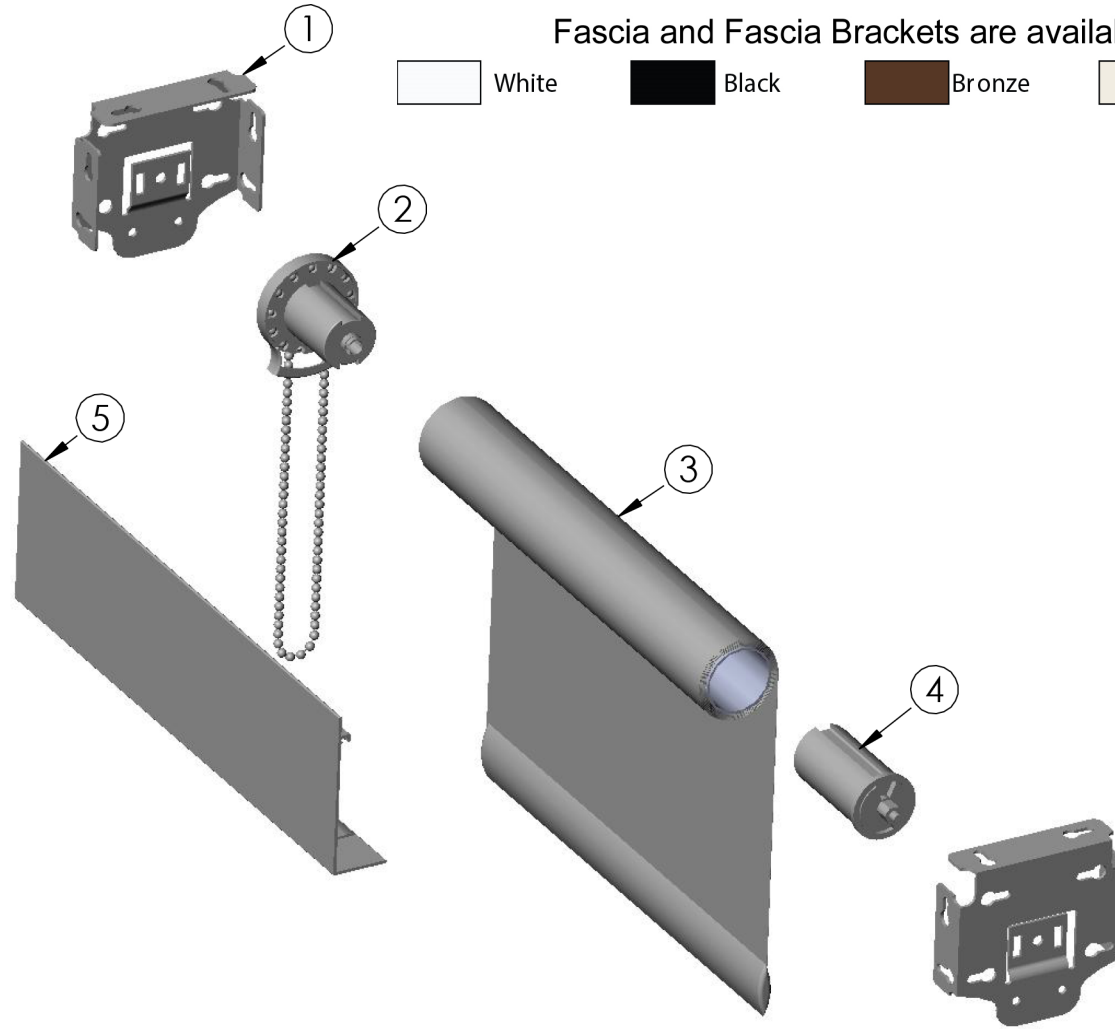

Fascia and Fascia Brackets are available in Five Colors

White
  Black
  Bronze
  Vanilla
  Anodized

- 1. SD Fascia Bracket 4"
- 2. SD15 Clutch
- 3. Tube 1.5" & fabric
- 4. SD Heavy duty pin end
- 5. SD Fascia 4"

## Manual SD - 15 (1.50) with Fascia

PROJECT:

VIEW:

Exploded

DATE:

2/12/2015

SCALE:

NTS