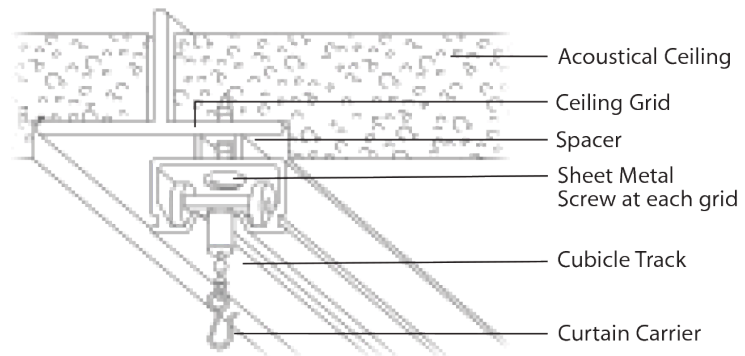

Acoustical Tile Ceiling

Tegular Tile Ceiling

Sheet Rock Ceiling

SnapCubicleTM
by Drapery Industries

175 Humboldt Street, Suite 222
Rochester, NY 14610 toll free: 844-737-2533
blushade.us.com draperyindustries.com