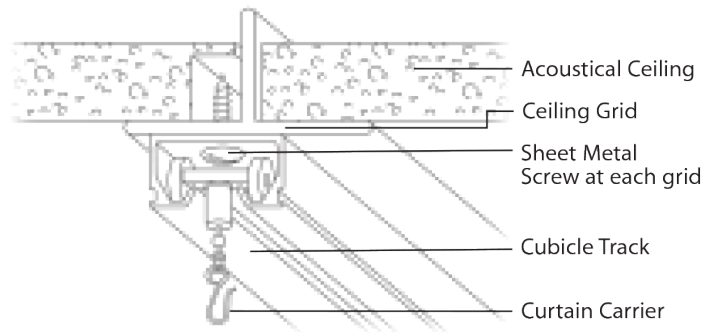

Acoustical Tile Ceiling

Tegular Tile Ceiling

Sheet Rock Ceiling

SnapCubicleTM
by Drapery Industries

175 Humboldt Street, Suite 222
Rochester, NY 14610 toll free: 844-737-2533
blushade.us.com draperyindustries.com