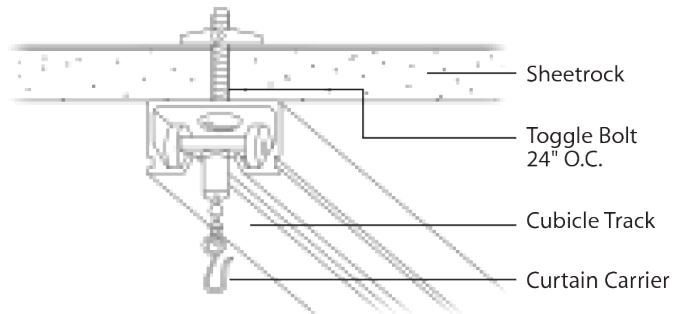

Acoustical Tile Ceiling

Tegular Tile Ceiling

Sheet Rock Ceiling

SnapCubicleTM
by Drapery Industries

175 Humboldt Street, Suite 222
Rochester, NY 14610 toll free: 844-737-2533
blushade.us.com draperyindustries.com