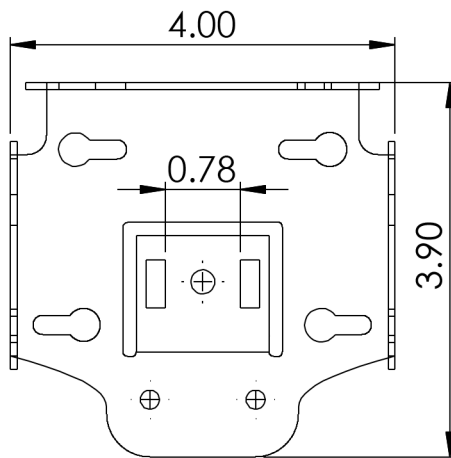

SD-BRACKET 1.5"

SD-BRACKET 2.0"

SD-FASCIA BRACKET 4"

SD-FASCIA 4"

175 Humboldt Street, Suite 222  
Rochester, NY 14610 toll free: 844-737-2533  
blushade.us.com draperyindustries.com

©2015 Drapery Industries, Inc. All rights reserved.  
All trademarks herein are owned by Drapery Industries, Inc.  
No part of this document may be reproduced or otherwise  
used without the written consent of Drapery Industries, Inc.

Manual SD - Brackets

PROJECT:

VIEW:

Side

DATE:

2/12/15

SCALE:

NTS