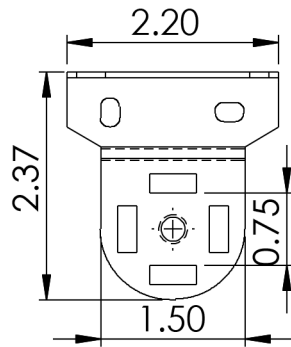

SD-BRACKET 1.5"

SD-BRACKET 2.0"

SD-FASCIA BRACKET 4"

SD-FASCIA 4"

175 Humboldt Street, Suite 222  
Rochester, NY 14610 toll free: 844-737-2533  
blushade.us.com draperyindustries.com

©2015 Drapery Industries, Inc. All rights reserved.  
All trademarks herein are owned by Drapery Industries, Inc.  
No part of this document may be reproduced or otherwise  
used without the written consent of Drapery Industries, Inc.

Manual SD - Brackets

PROJECT:

VIEW:

Side

DATE:

2/12/15

SCALE:

NTS