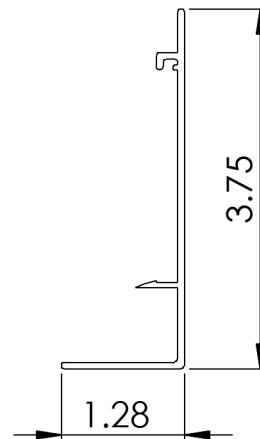

SD-BRACKET 1.5"

SD-BRACKET 2.0"

SD-FASCIA BRACKET 4"

SD-FASCIA 4"

175 Humboldt Street, Suite 222  
Rochester, NY 14610 toll free: 844-737-2533  
blushade.us.com draperyindustries.com

©2015 Drapery Industries, Inc. All rights reserved.  
All trademarks herein are owned by Drapery Industries, Inc.  
No part of this document may be reproduced or otherwise  
used without the written consent of Drapery Industries, Inc.

Manual SD - Brackets

PROJECT:

VIEW:

Side

DATE:

2/12/15

SCALE:

NTS