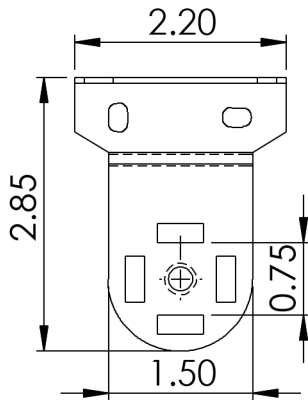

SD-BRACKET 1.5"

SD-BRACKET 2.0"

SD-FASCIA BRACKET 4"

SD-FASCIA 4"

175 Humboldt Street, Suite 222  
Rochester, NY 14610 toll free: 844-737-2533  
blushade.us.com draperyindustries.com

©2015 Drapery Industries, Inc. All rights reserved.  
All trademarks herein are owned by Drapery Industries, Inc.  
No part of this document may be reproduced or otherwise  
used without the written consent of Drapery Industries, Inc.

Manual SD - Brackets

PROJECT:

VIEW:

Side

DATE:

2/12/15

SCALE:

NTS