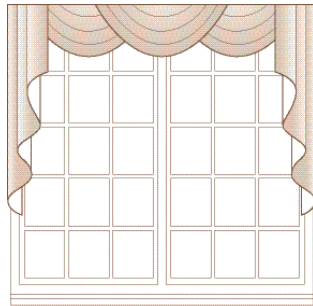

CUSTOM VALANCES

Custom Valances

From design to installation.

(See back for valance options)

By **Draperies**[™]
Industries
INCORPORATED

Custom Valance Options

Nothing tops an elegant window treatment quite like one of our custom valances. Whether beautifully enhancing the visual proportion of a window or artfully concealing a head rail, our valances are designed and created with attention to detail such as precise pattern matching for a seamless, tailored appearance.

Kingston Valance
with side panels

Swag & Jabots
with cascades on the outside

Open Swag on Wood Pole

Pleated Valance
with Three Finger Pleat

Bohemian Pleat

Goblet Pleat

Box Pleat

Swags & Cascades