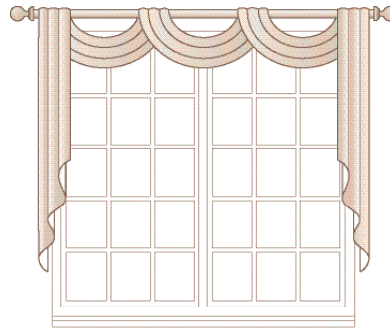

CUSTOM VALANCES

Custom Valances

From design to installation.

(See back for valance options)

By **Draperies**[™]
Industries
INCORPORATED

Custom Valance Options

Nothing tops an elegant window treatment quite like one of our custom valances. Whether beautifully enhancing the visual proportion of a window or artfully concealing a head rail, our valances are designed and created with attention to detail such as precise pattern matching for a seamless, tailored appearance.

Kingston Valance
with side panels

Swag & Jabots
with cascades on the outside

Open Swag on Wood Pole

Pleated Valance
with Three Finger Pleat

Bohemian Pleat

Goblet Pleat

Box Pleat

Swags & Cascades

Box Pleated Valance

Upholstered Cornice with Welting

Kingston Valance

Scalloped Valance
with bell-style pleats

Curved Valance

Tailored Balloon Valance

Valance with Arched Bottom
with shirring on rod

Let us help you match or coordinate valances with panels, draperies, blinds or solar weave shades for an elegantly finished look.